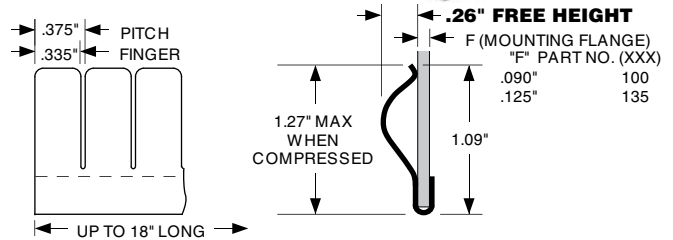

CYLINDRICAL RADIUS

Compression Force

	25% Compression (0.120")	50% Compression (0.080")
Standard	11 lbs/ft	69 lbs/ft
"TF" Style	6.9 lbs/ft	21 lbs/ft

5240-11L80-XX

CYLINDRICAL RADIUS

Compression Force

	25% Compression (0.158")	50% Compression (0.105")
Standard	3.5 lbs/ft	16 lbs/ft

* Note: Non-standard lance location(s).

5240 Series Clip-on Mounting

5240-12E90-XX STRIP GASKETS

Compression Force

	25% Compression (0.195")	50% Compression (0.130")
Standard	17 lbs/ft	43 lbs/ft

Note: Drawing shown at reduced scale.

5240-14D27-XX REVERSE BEND CONTACTS

Compression Force

	25% Compression (0.203")	50% Compression (0.135")
Standard	5 lbs/ft	15 lbs/ft

Note: Non-standard lance location(s). Also available in 25 ft. rolls. Scores for break off between 1/2" increments optional.

5240-17T16-XX TWISTED CONTACTS

Compression Force

	25% Compression (0.053")	50% Compression (0.035")
Standard	10 lbs/ft	22 lbs/ft

5240-18T95-XX TWISTED CONTACTS

Compression Force

	25% Compression (0.023")	50% Compression (0.015")
Standard	32 lbs/ft	48 lbs/ft