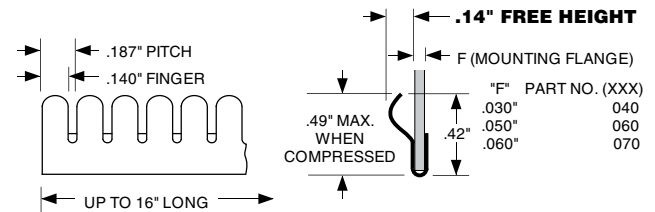

Notes: Optional lance available as shown.
 (SS) Also available in Stainless Steel

5240-07L09-XX

CYLINDRICAL RADIUS

Compression Force

	25% Compression (0.075")	50% Compression (0.050")
	14 lbs/ft	49 lbs/ft
	4.5 lbs/ft	22 lbs/ft

Note: Non-standard lance location(s).

5240-09C03-XX

CYLINDRICAL RADIUS

Compression Force

	25% Compression (0.105")	50% Compression (0.070")
	18 lbs/ft	N/A

* Consult factory for performance data.

5240-10C70-XX

CYLINDRICAL RADIUS

Compression Force

	25% Compression (0.120")	50% Compression (0.080")
Standard	11 lbs/ft	69 lbs/ft
"TF" Style	6.9 lbs/ft	21 lbs/ft

5240-11L80-XX

CYLINDRICAL RADIUS

Compression Force

	25% Compression (0.158")	50% Compression (0.105")
Standard	3.5 lbs/ft	16 lbs/ft

* Note: Non-standard lance location(s).

5240 Series Clip-on Mounting

5240-12E90-XX STRIP GASKETS

Compression Force

	25% Compression (0.195")	50% Compression (0.130")
Standard	17 lbs/ft	43 lbs/ft

Note: Drawing shown at reduced scale.