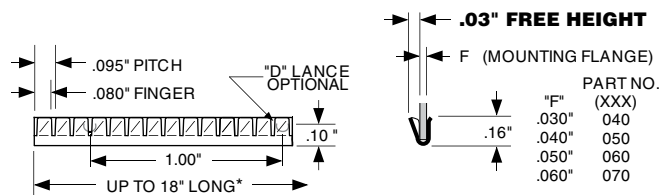

5240-19D42-XX NO-SNAG FINGERS

Compression Force

	25% Compression (0.090")	50% Compression (0.060")
Standard	29 lbs/ft	69 lbs/ft
"TF" Style	15 lbs/ft	35 lbs/ft

* Note: Also available in .125" Pitch. (125M42CXXX)