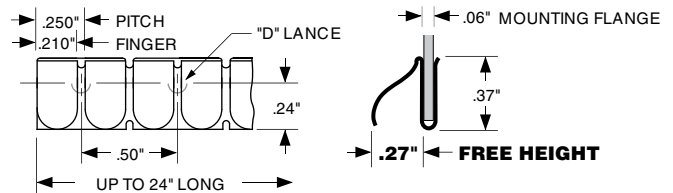

* Note: Non-standard lance location(s).

5240 Series Clip-on Mounting

5240-12E90-XX STRIP GASKETS

Compression Force

	25% Compression (0.195")	50% Compression (0.130")
Standard	17 lbs/ft	43 lbs/ft

Note: Drawing shown at reduced scale.

5240-14D27-XX REVERSE BEND CONTACTS

Compression Force

	25% Compression (0.203")	50% Compression (0.135")
Standard	5 lbs/ft	15 lbs/ft

Note: Non-standard lance location(s). Also available in 25 ft. rolls. Scores for break off between 1/2" increments optional.