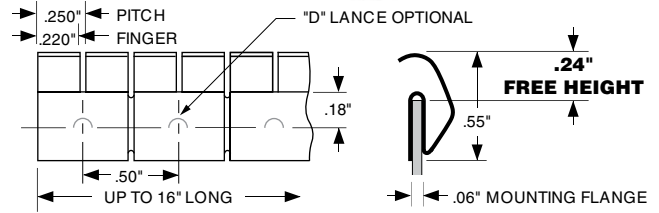

5240 Series Clip-on Mounting

5240-01D70-XX

PERPENDICULAR CONTACT

5240-02D40-XX

LOW PROFILE

Compression Force

	25% Compression (0.045")	50% Compression (0.030")
Standard	15 lbs/ft	83 lbs/ft
"TF" Style	6.6 lbs/ft	30 lbs/ft

Notes: Optional lance available as shown.
 (SS) Also available in Stainless Steel

5240-07L09-XX

CYLINDRICAL RADIUS

Compression Force

	25% Compression (0.075")	50% Compression (0.050")
	14 lbs/ft	49 lbs/ft
	4.5 lbs/ft	22 lbs/ft

Note: Non-standard lance location(s).

5240-09C03-XX

CYLINDRICAL RADIUS

Compression Force

	25% Compression (0.105")	50% Compression (0.070")
	18 lbs/ft	N/A

* Consult factory for performance data.

5240-10C70-XX

5240-17T16-XX TWISTED CONTACTS

Compression Force

	25% Compression (0.053")	50% Compression (0.035")
Standard	10 lbs/ft	22 lbs/ft

5240-18T95-XX TWISTED CONTACTS

Compression Force

	25% Compression (0.023")	50% Compression (0.015")
Standard	32 lbs/ft	48 lbs/ft