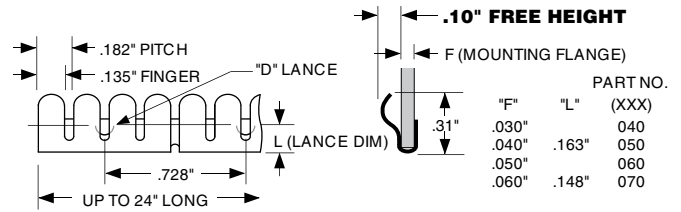

5240 Series Clip-on Mounting

5240-01D70-XX

PERPENDICULAR CONTACT

5240-02D40-XX

LOW PROFILE

Compression Force

	25% Compression (0.045")	50% Compression (0.030")
Standard	15 lbs/ft	83 lbs/ft
"TF" Style	6.6 lbs/ft	30 lbs/ft

Notes: Optional lance available as shown.
 (SS) Also available in Stainless Steel

5240-07L09-XX

CYLINDRICAL RADIUS

Compression Force

	25% Compression (0.075")	50% Compression (0.050")
	14 lbs/ft	49 lbs/ft
	4.5 lbs/ft	22 lbs/ft

Note: Non-standard lance location(s).

5240-09C03-XX

CYLINDRICAL RADIUS

Compression Force

	25% Compression (0.105")	50% Compression (0.070")
	18 lbs/ft	N/A

* Consult factory for performance data.

5240-10C70-XX

5240-17T16-XX TWISTED CONTACTS

Compression Force

	25% Compression (0.053")	50% Compression (0.035")
Standard	10 lbs/ft	22 lbs/ft

5240-18T95-XX TWISTED CONTACTS

Compression Force

	25% Compression (0.023")	50% Compression (0.015")
Standard	32 lbs/ft	48 lbs/ft