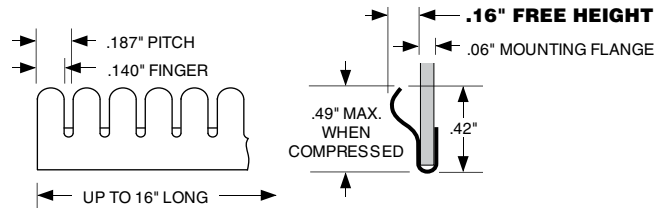

Note: Non-standard lance location(s).

5240-09C03-XX

CYLINDRICAL RADIUS

Compression Force

	25% Compression (0.105")	50% Compression (0.070")
	18 lbs/ft	N/A

* Consult factory for performance data.

5240-10C70-XX

CYLINDRICAL RADIUS

Compression Force

	25% Compression (0.120")	50% Compression (0.080")
Standard	11 lbs/ft	69 lbs/ft
"TF" Style	6.9 lbs/ft	21 lbs/ft

5240-11L80-XX

CYLINDRICAL RADIUS

Compression Force

	25% Compression (0.158")	50% Compression (0.105")
Standard	3.5 lbs/ft	16 lbs/ft

* Note: Non-standard lance location(s).

5240 Series Clip-on Mounting

5240-12E90-XX STRIP GASKETS

Compression Force

	25% Compression (0.195")	50% Compression (0.130")
Standard	17 lbs/ft	43 lbs/ft

Note: Drawing shown at reduced scale.

5240-17T16-XX TWISTED CONTACTS

Compression Force

	25% Compression (0.053")	50% Compression (0.035")
Standard	10 lbs/ft	22 lbs/ft

5240-18T95-XX TWISTED CONTACTS

Compression Force

	25% Compression (0.023")	50% Compression (0.015")
Standard	32 lbs/ft	48 lbs/ft