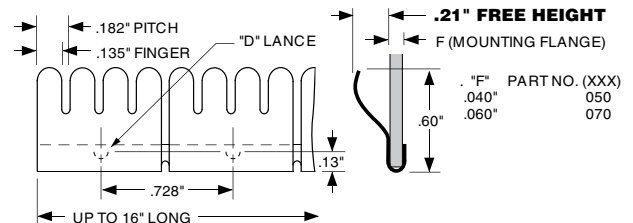

Note: Non-standard lance location(s).

5240-09C03-XX

CYLINDRICAL RADIUS

Compression Force

	25% Compression (0.105")	50% Compression (0.070")
	18 lbs/ft	N/A

* Consult factory for performance data.

5240-10C70-XX

CYLINDRICAL RADIUS

Compression Force

	25% Compression (0.120")	50% Compression (0.080")
Standard	11 lbs/ft	69 lbs/ft
"TF" Style	6.9 lbs/ft	21 lbs/ft

5240-11L80-XX

CYLINDRICAL RADIUS

Compression Force

	25% Compression (0.158")	50% Compression (0.105")
Standard	3.5 lbs/ft	16 lbs/ft

* Note: Non-standard lance location(s).

5240 Series Clip-on Mounting

5240-12E90-XX STRIP GASKETS

Compression Force

	25% Compression (0.195")	50% Compression (0.130")
Standard	17 lbs/ft	43 lbs/ft

Note: Drawing shown at reduced scale.