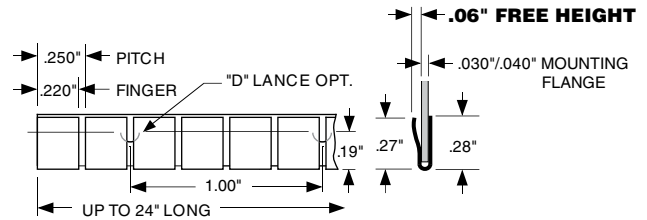

5240 Series Clip-on Mounting

5240-01D70-XX

PERPENDICULAR CONTACT

5240-02D40-XX

LOW PROFILE

Compression Force

	25% Compression (0.045")	50% Compression (0.030")
Standard	15 lbs/ft	83 lbs/ft
"TF" Style	6.6 lbs/ft	30 lbs/ft

Notes: Optional lance available as shown.
 (SS) Also available in Stainless Steel

5240-07L09-XX

CYLINDRICAL RADIUS

Compression Force

	25% Compression (0.075")	50% Compression (0.050")
	14 lbs/ft	49 lbs/ft
	4.5 lbs/ft	22 lbs/ft

Note: Non-standard lance location(s).

5240-09C03-XX

CYLINDRICAL RADIUS

Compression Force

	25% Compression (0.105")	50% Compression (0.070")
	18 lbs/ft	N/A

* Consult factory for performance data.

5240-10C70-XX