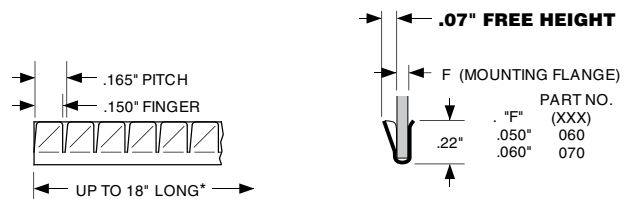

* Note: Non-standard lance location(s).

5240 Series Clip-on Mounting

5240-12E90-XX STRIP GASKETS

Compression Force

	25% Compression (0.195")	50% Compression (0.130")
Standard	17 lbs/ft	43 lbs/ft

Note: Drawing shown at reduced scale.

5240-14D27-XX REVERSE BEND CONTACTS

Compression Force

	25% Compression (0.203")	50% Compression (0.135")
Standard	5 lbs/ft	15 lbs/ft

Note: Non-standard lance location(s). Also available in 25 ft. rolls. Scores for break off between 1/2" increments optional.

5240-17T16-XX TWISTED CONTACTS

Compression Force

	25% Compression (0.053")	50% Compression (0.035")
Standard	10 lbs/ft	22 lbs/ft

5240-18T95-XX TWISTED CONTACTS

Compression Force

	25% Compression (0.023")	50% Compression (0.015")
Standard	32 lbs/ft	48 lbs/ft