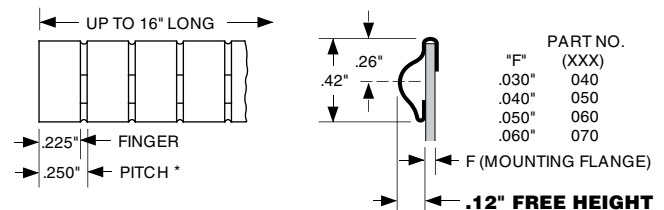

5240-17T16-XX TWISTED CONTACTS

Compression Force

	25% Compression (0.053")	50% Compression (0.035")
Standard	10 lbs/ft	22 lbs/ft

5240-18T95-XX TWISTED CONTACTS

Compression Force

	25% Compression (0.023")	50% Compression (0.015")
Standard	32 lbs/ft	48 lbs/ft

Note: Optional lance available as shown.

5240-19D42-XX NO-SNAG FINGERS

Compression Force

	25% Compression (0.090")	50% Compression (0.060")
Standard	29 lbs/ft	69 lbs/ft
"TF" Style	15 lbs/ft	35 lbs/ft

* Note: Also available in .125" Pitch. (125M42CXXX)