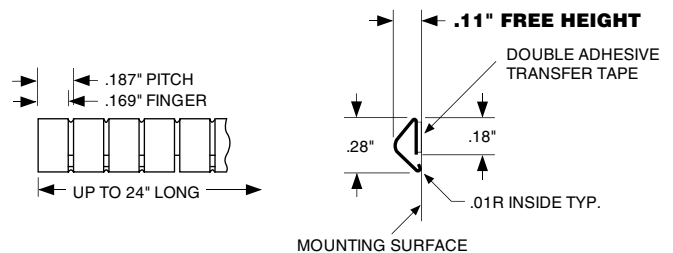

5230 Series Stick-on Mounting

FINGERSTOCK - STICK-ON

5230-07B45-XX HOOK & STICK-ON LOW PROFILE NO-SNAG

Compression Force

25% Compression (0.045")	50% Compression (0.030")
10 lbs/ft	19 lbs/ft
6.4 lbs/ft	17 lbs/ft

Note: Also available in Stainless Steel

5230-08B60-XX HOOK & STICK-ON LOW PROFILE NO-SNAG

Compression Force

25% Compression (0.068")	50% Compression (0.045")
8.7 lbs/ft	17.3 lbs/ft
5.8 lbs/ft	9.0 lbs/ft

Note: Also available in Stainless Steel

5230-09B60-XX HOOK & STICK-ON LOW PROFILE NO-SNAG

Compression Force

25% Compression (0.105")	50% Compression (0.070")
19 lbs/ft	35 lbs/ft
6.8 lbs/ft	14 lbs/ft

5230-10J21-XX SOFT NO-SNAG FINGERS

Compression Force

	25% Compression (0.060")	50% Compression (0.040")
Standard	11 lbs/ft	34 lbs/ft

5230-11C21-XX SOFT NO-SNAG FINGERS

Compression Force

	25% Compression (0.090")	50% Compression (0.060")
Standard	12 lbs/ft	24 lbs/ft

5230-12C28-XX SOFT FINGERS

Compression Force

	25% Compression (0.083")	50% Compression (0.055")
Standard	15 lbs/ft	32 lbs/ft

Note: Also available in 25 ft. rolls.