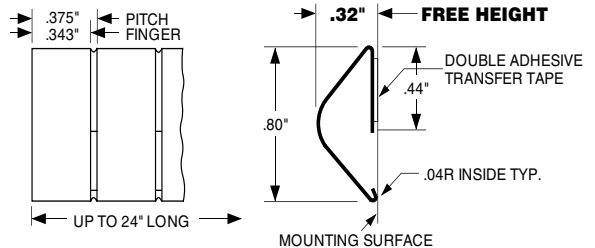

5230-17E80-XX SOFT NO-SNAG FINGERS

Compression Force

	25% Compression (0.240")	50% Compression (0.160")
Standard	7 lbs/ft	17 lbs/ft

5230-18F110-XX SOFT NO-SNAG FINGERS

Compression Force

	25% Compression (0.300")	50% Compression (0.200")
Standard	12 lbs/ft	24 lbs/ft

Note: Up to 18" long.