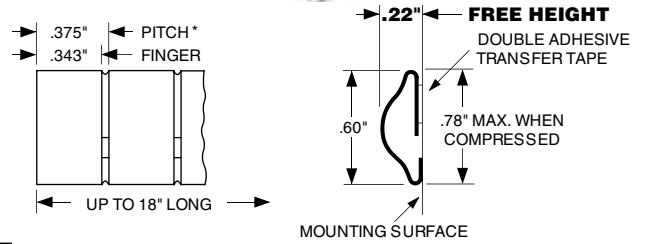

Note: Up to 18" long.

5230 Series Stick-on Mounting

FINGERSTOCK - STICK-ON

5230-21E60-XX NO-SNAG FINGERS

Compression Force

	25% Compression (0.165")	50% Compression (0.110")
Standard	13 lbs/ft	32 lbs/ft

Note: Also available in .187" Pitch.