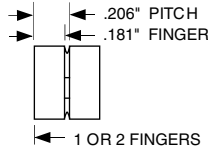

5220 Series Snap-on Mounting

5220-13I36-XX SOFT NO-SNAG FINGERS

GAP RANGE UP TO .068"

Standard

APPLICATION DATA

Notes:

1. Length of slot as required by number of fingers.
2. Spacing determined by attenuation requirements.

.08" (APPROXIMATE FREE HEIGHT WHEN INSTALLED WITH .320" SLOT SPACING ON .050" FLANGE)

5230 Series Stick-on Mounting

• SEE PAGE 4 FOR HOW TO ORDER

5230-01C35-XX SOFT NO-SNAG FINGERS

Compression Force

	25% Compression (0.083")	50% Compression (0.055")
Standard	25 lbs/ft	89 lbs/ft
"TF" Style	6 lbs/ft	23 lbs/ft

Note: Also available with optional double adhesive transfer tape.

5230-02B28-XX LOW PROFILE NO-SNAG

Compression Force

	25% Compression (0.045")	50% Compression (0.030")
Standard	5.5 lbs/ft	20.4 lbs/ft

5230-03B32-XX LOW PROFILE NO-SNAG