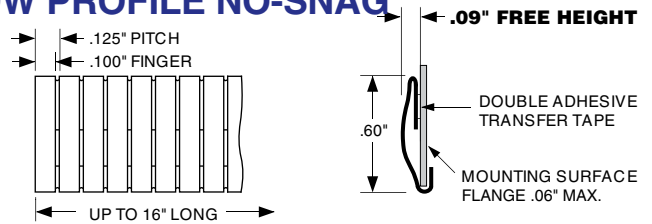

5230 Series Stick-on Mounting

FINGERSTOCK - STICK-ON

5230-07B45-XX HOOK & STICK-ON LOW PROFILE NO-SNAG

Compression Force

25% Compression (0.045")	50% Compression (0.030")
10 lbs/ft	19 lbs/ft
6.4 lbs/ft	17 lbs/ft

Note: Also available in Stainless Steel

5230-08B60-XX HOOK & STICK-ON LOW PROFILE NO-SNAG

Compression Force

25% Compression (0.068")	50% Compression (0.045")
8.7 lbs/ft	17.3 lbs/ft
5.8 lbs/ft	9.0 lbs/ft

Note: Also available in Stainless Steel

5230-09B60-XX HOOK & STICK-ON LOW PROFILE NO-SNAG

Compression Force

25% Compression (0.105")	50% Compression (0.070")
19 lbs/ft	35 lbs/ft
6.8 lbs/ft	14 lbs/ft

5230-10J21-XX SOFT NO-SNAG FINGERS

Compression Force

	25% Compression (0.060")	50% Compression (0.040")
Standard	11 lbs/ft	34 lbs/ft

5230-11C21-XX SOFT NO-SNAG FINGERS

Compression Force

	25% Compression (0.090")	50% Compression (0.060")
Standard	12 lbs/ft	24 lbs/ft

5230-12C28-XX SOFT FINGERS

Compression Force

	25% Compression (0.083")	50% Compression (0.055")
Standard	15 lbs/ft	32 lbs/ft

Note: Also available in 25 ft. rolls.