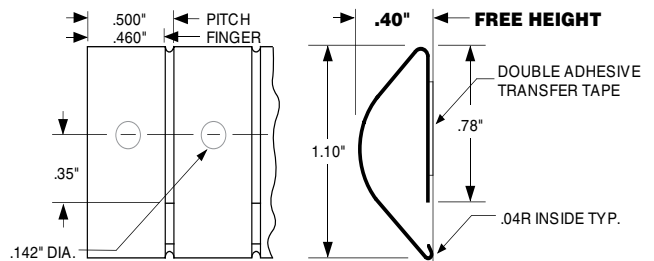

5230-17E80-XX SOFT NO-SNAG FINGERS

Compression Force

	25% Compression (0.240")	50% Compression (0.160")
Standard	7 lbs/ft	17 lbs/ft

5230-18F110-XX SOFT NO-SNAG FINGERS

Compression Force

	25% Compression (0.300")	50% Compression (0.200")
Standard	12 lbs/ft	24 lbs/ft

Note: Up to 18" long.

5230 Series Stick-on Mounting

FINGERSTOCK - STICK-ON

5230-21E60-XX NO-SNAG FINGERS

Compression Force

	25% Compression (0.165")	50% Compression (0.110")
Standard	13 lbs/ft	32 lbs/ft

Note: Also available in .187" Pitch.