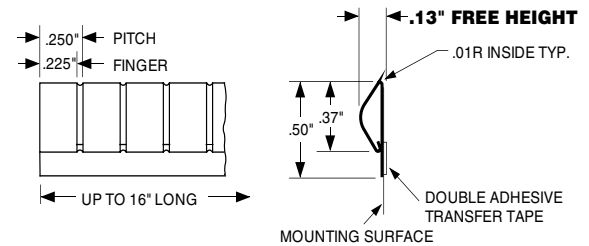

5230-15D50-XX SOFT NO-SNAG FINGERS

Compression Force

	25% Compression (0.098")	50% Compression (0.065")
Standard	10 lbs/ft	21 lbs/ft

5230-16E60-XX SOFT NO-SNAG FINGERS

Compression Force

	25% Compression (0.165")	50% Compression (0.110")
Standard	10 lbs/ft 2.0 lbs/ft	20 lbs/ft 7.2 lbs/ft