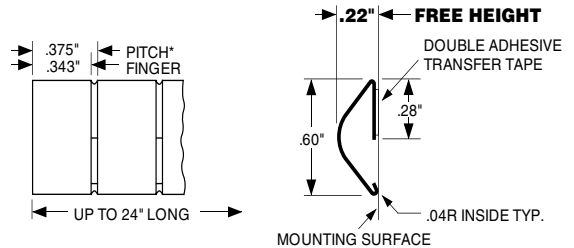

5230-15D50-XX SOFT NO-SNAG FINGERS

Compression Force

	25% Compression (0.098")	50% Compression (0.065")
Standard	10 lbs/ft	21 lbs/ft

5230-16E60-XX SOFT NO-SNAG FINGERS

Compression Force

	25% Compression (0.165")	50% Compression (0.110")
Standard	10 lbs/ft 2.0 lbs/ft	20 lbs/ft 7.2 lbs/ft