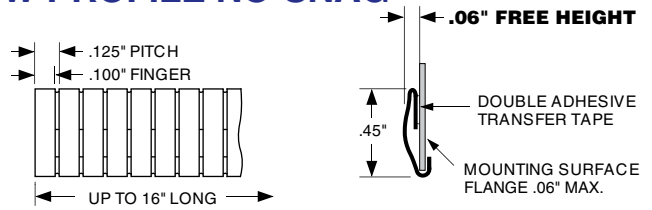

Note: Also available with optional double adhesive transfer tape.

5230-02B28-XX LOW PROFILE NO-SNAG

Compression Force

	25% Compression (0.045")	50% Compression (0.030")
Standard	5.5 lbs/ft	20.4 lbs/ft

5230-03B32-XX LOW PROFILE NO-SNAG

Compression Force

	25% Compression (0.060")	50% Compression (0.040")
Standard	6.8 lbs/ft	17 lbs/ft

5230 Series Stick-on Mounting

FINGERSTOCK - STICK-ON

5230-07B45-XX HOOK & STICK-ON LOW PROFILE NO-SNAG

Compression Force

25% Compression (0.045")	50% Compression (0.030")
10 lbs/ft	19 lbs/ft
6.4 lbs/ft	17 lbs/ft

Note: Also available in Stainless Steel

5230-08B60-XX HOOK & STICK-ON LOW PROFILE NO-SNAG

Compression Force

25% Compression (0.068")	50% Compression (0.045")
8.7 lbs/ft	17.3 lbs/ft
5.8 lbs/ft	9.0 lbs/ft