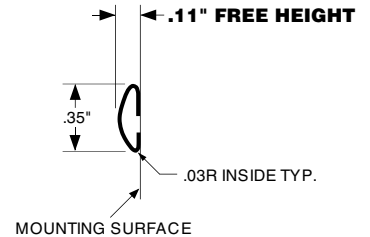

.08" (APPROXIMATE FREE HEIGHT WHEN INSTALLED WITH .320" SLOT SPACING ON .050" FLANGE)

5230 Series Stick-on Mounting

• SEE PAGE 4 FOR HOW TO ORDER

5230-01C35-XX SOFT NO-SNAG FINGERS

Compression Force

	25% Compression (0.083")	50% Compression (0.055")
Standard	25 lbs/ft	89 lbs/ft
"TF" Style	6 lbs/ft	23 lbs/ft

Note: Also available with optional double adhesive transfer tape.

5230-02B28-XX LOW PROFILE NO-SNAG

Compression Force

	25% Compression (0.045")	50% Compression (0.030")
Standard	5.5 lbs/ft	20.4 lbs/ft

5230-03B32-XX LOW PROFILE NO-SNAG