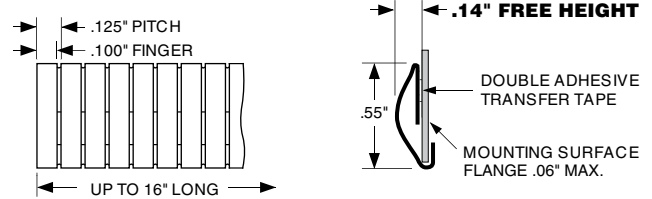

5230-09B60-XX HOOK & STICK-ON LOW PROFILE NO-SNAG

Compression Force

25% Compression (0.105")	50% Compression (0.070")
19 lbs/ft	35 lbs/ft
6.8 lbs/ft	14 lbs/ft