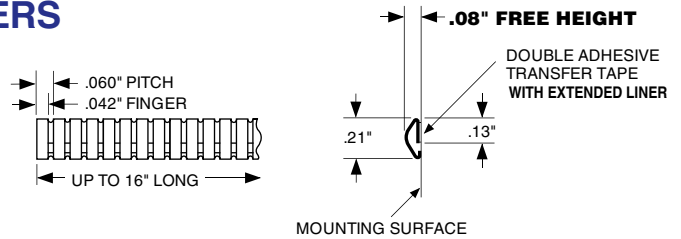

5230-10J21-XX SOFT NO-SNAG FINGERS

Compression Force

	25% Compression (0.060")	50% Compression (0.040")
Standard	11 lbs/ft	34 lbs/ft