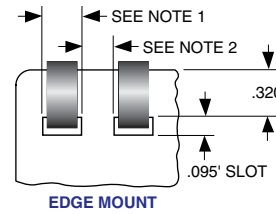

5220 Series Snap-on Mounting

5220-13I36-XX SOFT NO-SNAG FINGERS

GAP RANGE UP TO .068"

Standard

APPLICATION DATA

Notes:

1. Length of slot as required by number of fingers.
2. Spacing determined by attenuation requirements.

.08" (APPROXIMATE FREE HEIGHT WHEN INSTALLED WITH .320" SLOT SPACING ON .050" FLANGE)

5230 Series Stick-on Mounting

• SEE PAGE 4 FOR HOW TO ORDER

5230-01C35-XX SOFT NO-SNAG FINGERS

Compression Force

	25% Compression (0.083")	50% Compression (0.055")
Standard	25 lbs/ft	89 lbs/ft
"TF" Style	6 lbs/ft	23 lbs/ft

Note: Also available with optional double adhesive transfer tape.

5230-02B28-XX LOW PROFILE NO-SNAG

Compression Force

	25% Compression (0.045")	50% Compression (0.030")
Standard	5.5 lbs/ft	20.4 lbs/ft

5230-03B32-XX LOW PROFILE NO-SNAG