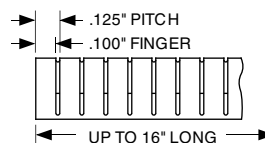

.08" (APPROXIMATE FREE HEIGHT WHEN INSTALLED WITH .320" SLOT SPACING ON .050" FLANGE)

5230 Series Stick-on Mounting

• SEE PAGE 4 FOR HOW TO ORDER

5230-01C35-XX SOFT NO-SNAG FINGERS

Compression Force

	25% Compression (0.083")	50% Compression (0.055")
Standard	25 lbs/ft	89 lbs/ft
"TF" Style	6 lbs/ft	23 lbs/ft

Note: Also available with optional double adhesive transfer tape.

5230-02B28-XX LOW PROFILE NO-SNAG

Compression Force

	25% Compression (0.045")	50% Compression (0.030")
Standard	5.5 lbs/ft	20.4 lbs/ft

5230-03B32-XX LOW PROFILE NO-SNAG

Compression Force

	25% Compression (0.060")	50% Compression (0.040")
Standard	6.8 lbs/ft	17 lbs/ft

5230 Series Stick-on Mounting

FINGERSTOCK - STICK-ON

5230-07B45-XX HOOK & STICK-ON LOW PROFILE NO-SNAG

Compression Force