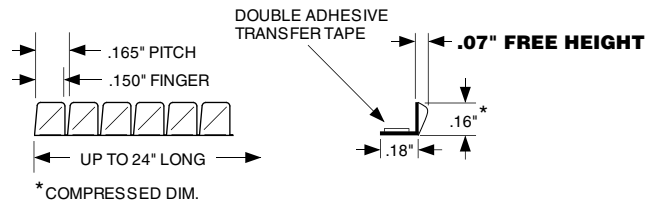

MAJR PRODUCTS