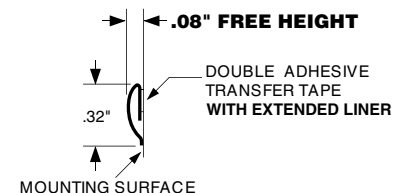

.08" (APPROXIMATE FREE HEIGHT WHEN INSTALLED WITH .320" SLOT SPACING ON .050" FLANGE)

5230 Series Stick-on Mounting

• SEE PAGE 4 FOR HOW TO ORDER

5230-01C35-XX SOFT NO-SNAG FINGERS

Compression Force

	25% Compression (0.083")	50% Compression (0.055")
Standard	25 lbs/ft	89 lbs/ft
"TF" Style	6 lbs/ft	23 lbs/ft

Note: Also available with optional double adhesive transfer tape.

5230-02B28-XX LOW PROFILE NO-SNAG

Compression Force

	25% Compression (0.045")	50% Compression (0.030")
Standard	5.5 lbs/ft	20.4 lbs/ft

5230-03B32-XX LOW PROFILE NO-SNAG

Compression Force

	25% Compression (0.060")	50% Compression (0.040")
Standard	6.8 lbs/ft	17 lbs/ft

5230 Series Stick-on Mounting

FINGERSTOCK - STICK-ON

5230-07B45-XX HOOK & STICK-ON LOW PROFILE NO-SNAG

Compression Force