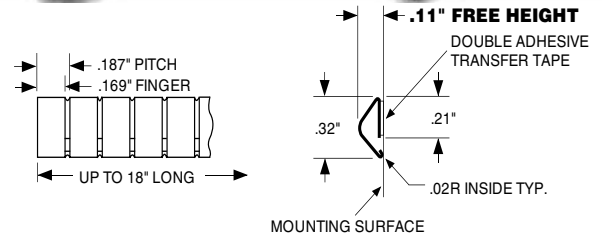

5230 Series Stick-on Mounting

• SEE PAGE 4 FOR HOW TO ORDER

5230-13C32-XX SOFT NO-SNAG FINGERS

Compression Force

	25% Compression (0.083")	50% Compression (0.055")
Standard	14 lbs/ft	26 lbs/ft

5230-14D37-XX SOFT NO-SNAG FINGERS

Compression Force

	25% Compression (0.098")	50% Compression (0.065")
Standard	10 lbs/ft	21 lbs/ft

5230-15D50-XX SOFT NO-SNAG FINGERS

Compression Force

	25% Compression (0.098")	50% Compression (0.065")
Standard	10 lbs/ft	21 lbs/ft

5230-16E60-XX SOFT NO-SNAG FINGERS

Compression Force

	25% Compression (0.165")	50% Compression (0.110")
Standard	10 lbs/ft 2.0 lbs/ft	20 lbs/ft 7.2 lbs/ft

5230-17E80-XX SOFT NO-SNAG FINGERS

Compression Force

	25% Compression (0.240")	50% Compression (0.160")
Standard	7 lbs/ft	17 lbs/ft

5230-18F110-XX SOFT NO-SNAG FINGERS

Compression Force

	25% Compression (0.300")	50% Compression (0.200")
Standard	12 lbs/ft	24 lbs/ft

Note: Up to 18" long.