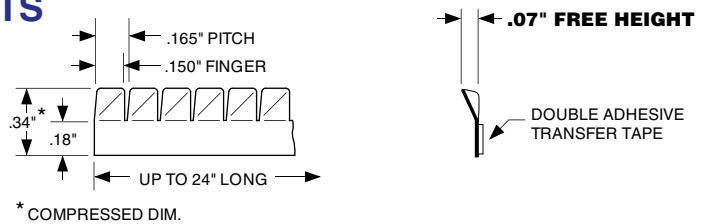

5230-27-165T-XX TWISTED CONTACTS

Compression Force

	25% Compression (0.053")	50% Compression (0.035")
Standard	18 lbs/ft	36 lbs/ft
"TF" Style	4.2 lbs/ft	11 lbs/ft

Note: (SS) Also available in Stainless Steel