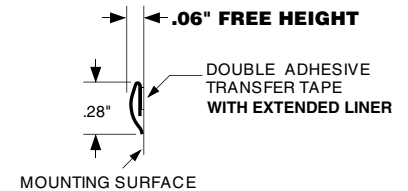

.08" (APPROXIMATE FREE HEIGHT WHEN INSTALLED WITH .320" SLOT SPACING ON .050" FLANGE)

5230 Series Stick-on Mounting

• SEE PAGE 4 FOR HOW TO ORDER

5230-01C35-XX SOFT NO-SNAG FINGERS

Compression Force

	25% Compression (0.083")	50% Compression (0.055")
Standard	25 lbs/ft	89 lbs/ft
"TF" Style	6 lbs/ft	23 lbs/ft

Note: Also available with optional double adhesive transfer tape.

5230-02B28-XX LOW PROFILE NO-SNAG

Compression Force

	25% Compression (0.045")	50% Compression (0.030")
Standard	5.5 lbs/ft	20.4 lbs/ft

5230-03B32-XX LOW PROFILE NO-SNAG