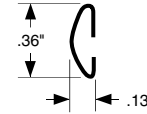

5220 Series Snap-on Mounting

5220-13I36-XX SOFT NO-SNAG FINGERS

GAP RANGE UP TO .068"

Standard

APPLICATION DATA

Notes:

1. Length of slot as required by number of fingers.
2. Spacing determined by attenuation requirements.

.08" (APPROXIMATE FREE HEIGHT WHEN INSTALLED WITH .320" SLOT SPACING ON .050" FLANGE)

5230 Series Stick-on Mounting

• SEE PAGE 4 FOR HOW TO ORDER

5230-01C35-XX SOFT NO-SNAG FINGERS

Compression Force

	25% Compression (0.083")	50% Compression (0.055")
Standard	25 lbs/ft	89 lbs/ft
"TF" Style	6 lbs/ft	23 lbs/ft