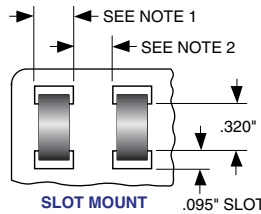

5220 Series Snap-on Mounting

5220-13I36-XX SOFT NO-SNAG FINGERS

GAP RANGE UP TO .068"

Standard

APPLICATION DATA

Notes:

1. Length of slot as required by number of fingers.
2. Spacing determined by attenuation requirements.

.08" (APPROXIMATE FREE HEIGHT WHEN INSTALLED WITH .320" SLOT SPACING ON .050" FLANGE)

5230 Series Stick-on Mounting

• SEE PAGE 4 FOR HOW TO ORDER

5230-01C35-XX SOFT NO-SNAG FINGERS

Compression Force

	25% Compression (0.083")	50% Compression (0.055")
Standard	25 lbs/ft	89 lbs/ft
"TF" Style	6 lbs/ft	23 lbs/ft

Note: Also available with optional double adhesive transfer tape.

5230-02B28-XX LOW PROFILE NO-SNAG

Compression Force

	25% Compression (0.045")	50% Compression (0.030")
Standard	5.5 lbs/ft	20.4 lbs/ft

5230-03B32-XX LOW PROFILE NO-SNAG