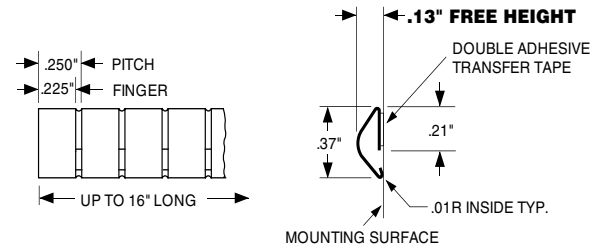

5230-13C32-XX SOFT NO-SNAG FINGERS

Compression Force

	25% Compression (0.083")	50% Compression (0.055")
Standard	14 lbs/ft	26 lbs/ft

5230-14D37-XX SOFT NO-SNAG FINGERS

Compression Force

	25% Compression (0.098")	50% Compression (0.065")
Standard	10 lbs/ft	21 lbs/ft