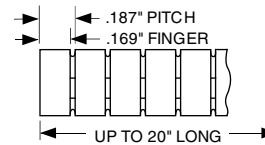

.08" (APPROXIMATE FREE HEIGHT WHEN INSTALLED WITH .320" SLOT SPACING ON .050" FLANGE)

5230 Series Stick-on Mounting

• SEE PAGE 4 FOR HOW TO ORDER

5230-01C35-XX SOFT NO-SNAG FINGERS

Compression Force

	25% Compression (0.083")	50% Compression (0.055")
Standard	25 lbs/ft	89 lbs/ft
"TF" Style	6 lbs/ft	23 lbs/ft

Note: Also available with optional double adhesive transfer tape.

5230-02B28-XX LOW PROFILE NO-SNAG

Compression Force

	25% Compression (0.045")	50% Compression (0.030")
Standard	5.5 lbs/ft	20.4 lbs/ft

5230-03B32-XX LOW PROFILE NO-SNAG