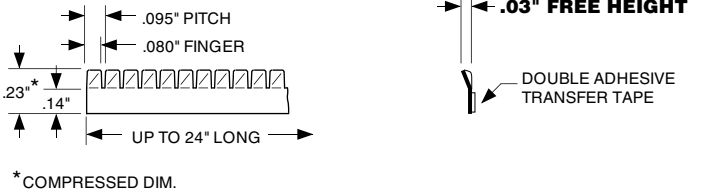

5230-25-95T90-XX TWISTED CONTACTS

Compression Force

	25% Compression (0.023")	50% Compression (0.015")
Standard	12 lbs/ft	51 lbs/ft
"TF" Style	2.5 lbs/ft	10 lbs/ft

Note: (SS) Also available in Stainless Steel