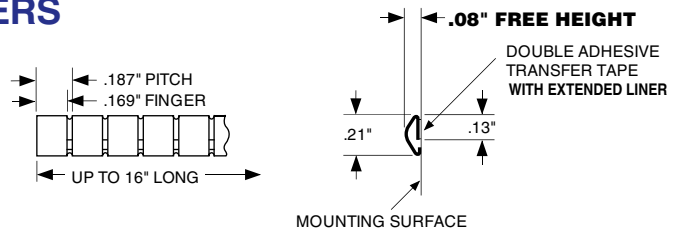

Compression Force

	25% Compression (0.060")	50% Compression (0.040")
Standard	11 lbs/ft	34 lbs/ft

5230-11C21-XX SOFT NO-SNAG FINGERS

Compression Force

	25% Compression (0.090")	50% Compression (0.060")
Standard	12 lbs/ft	24 lbs/ft

5230-12C28-XX SOFT FINGERS

Compression Force

	25% Compression (0.083")	50% Compression (0.055")
Standard	15 lbs/ft	32 lbs/ft

Note: Also available in 25 ft. rolls.

5230 Series Stick-on Mounting

• SEE PAGE 4 FOR HOW TO ORDER