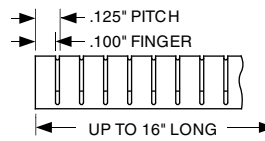

.08" (APPROXIMATE FREE HEIGHT WHEN INSTALLED WITH .320" SLOT SPACING ON .050" FLANGE)

5230 Series Stick-on Mounting

• SEE PAGE 4 FOR HOW TO ORDER

5230-01C35-XX SOFT NO-SNAG FINGERS

Compression Force

	25% Compression (0.083")	50% Compression (0.055")
Standard	25 lbs/ft	89 lbs/ft
"TF" Style	6 lbs/ft	23 lbs/ft

Note: Also available with optional double adhesive transfer tape.

5230-02B28-XX LOW PROFILE NO-SNAG

Compression Force

	25% Compression (0.045")	50% Compression (0.030")
Standard	5.5 lbs/ft	20.4 lbs/ft

5230-03B32-XX LOW PROFILE NO-SNAG