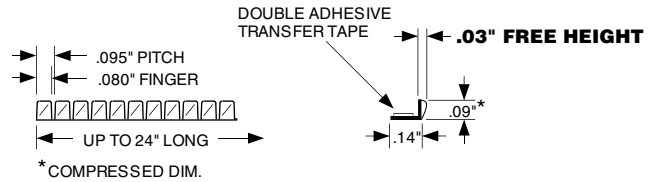

5230-26-165T-XX TWISTED CONTACTS

Compression Force

	25% Compression (0.053")	50% Compression (0.035")
Standard	18 lbs/ft	36 lbs/ft
"TF" Style	4.2 lbs/ft	11 lbs/ft

Notes: Also available in 25 ft. rolls.
(SS) Also available in Stainless Steel